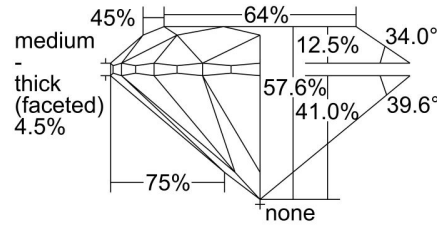

GIA NATURAL DIAMOND GRADING REPORT

March 28, 2022

GIA Report Number 6425814798

Shape and Cutting Style Round Brilliant

Measurements 6.45 - 6.54 x 3.74 mm

GRADING RESULTS

Carat Weight 1.01 carat

Color Grade I

Clarity Grade VS1

Cut Grade Good

ADDITIONAL GRADING INFORMATION

Polish Excellent

Symmetry Good

Fluorescence Medium Blue

Inscription(s): GIA 6425814798

PROPORTIONS

Profile to actual proportions

CLARITY CHARACTERISTICS

KEY TO SYMBOLS*

-  Indented Natural
-  Pinpoint
-  Natural

* Red symbols denote internal characteristics (inclusions). Green or black symbols denote external characteristics (blemishes). Diagram is an approximate representation of the diamond, and symbols shown indicate type, position, and approximate size of clarity characteristics. All clarity characteristics may not be shown. Details of finish are not shown.