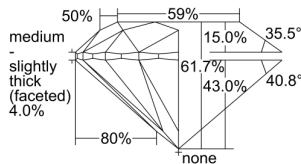

GIA®

FACSIMILE

GIA REPORT 1343759044

Verify this report at GIA.edu

GIA NATURAL DIAMOND DOSSIER®

February 05, 2020
GIA Report Number 1343759044
Shape and Cutting Style ..... Round Brilliant
Measurements ..... 5.79 - 5.83 x 3.58 mm

GRADING RESULTS

Carat Weight ..... 0.75 carat
Color Grade ..... G
Clarity Grade VS2
Cut Grade ..... Excellent

ADDITIONAL GRADING INFORMATION

Polish ..... Excellent
Symmetry ..... Excellent
Fluorescence ..... Faint
Clarity Characteristics..... Cloud, Crystal, Feather
Inscription(s): GIA 1343759044

PROPORTIONS

Profile to actual proportions

GRADING SCALES

GIA COLOR SCALE	GIA CLARITY SCALE	GIA CUT SCALE	
D	FLAWLESS	EXCELLENT	
E	INTERNALLY FLAWLESS		
F		VVS₁	VERY GOOD
G	VVS₂		
H	VS₁	GOOD	
I	VS₂		
J	SI₁	FAIR	
K	SI₂		
L	I₁	POOR	
M	I₂		
N	I₃		
O			
P			
Q			
R			
S			
T			
U			
V			
W			
X			
Y			
Z