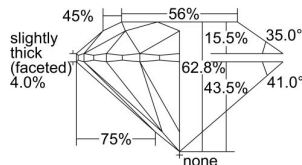

GIA®

FACSIMILE

GIA REPORT 1328543633

Verify this report at GIA.edu

GIA NATURAL DIAMOND DOSSIER®

April 12, 2019
GIA Report Number 1328543633
Shape and Cutting Style ..... Round Brilliant
Measurements ..... 5.76 - 5.79 x 3.63 mm

GRADING RESULTS

Carat Weight ..... 0.75 carat
Color Grade I
Clarity Grade VVS1
Cut Grade ..... Excellent

ADDITIONAL GRADING INFORMATION

Polish ..... Excellent
Symmetry ..... Excellent
Fluorescence ..... None
Clarity Characteristics ..... Needle, Feather
Inscription(s): GIA 1328543633

PROPORTIONS

Profile to actual proportions

GRADING SCALES

GIA COLOR SCALE	GIA CLARITY SCALE	GIA CUT SCALE	
D	FLAWLESS	EXCELLENT	
E	INTERNALLY FLAWLESS		
F		VVS₁	VERY GOOD
G	VVS₂		
H	VS₁	GOOD	
I	VS₂		
J	SI₁	FAIR	
K	SI₂		
L	I₁	POOR	
M	I₂		
N	I₃		
O			
P			
Q			
R			
S			
T			
U			
V			
W			
X			
Y			
Z